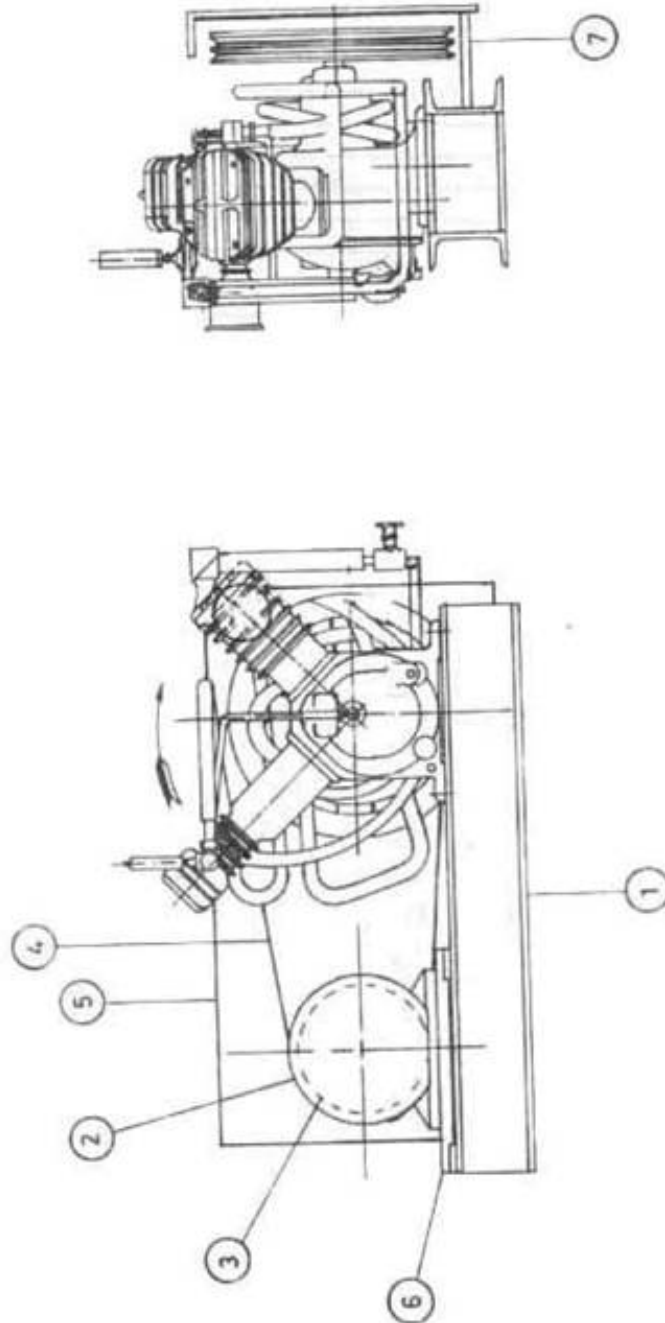

## 5. Compressor Drive & Accessories - Model 231

All manufacturer's names, numbers, photos, product description and/or part numbers are used for reference purposes only & it is not implied that any part listed is the product of these manufacturers. Since Approvement are made from time to time, the illustration and specifications are subject to change without notice.

## 5. Compressor Drive & Accessories - Model 231

Ref. No.	Component		Description	Qty. per Assly.	Spares		
	Part Number				1	2	3
5-1	97044929		Base Plate	1			
5-2	97088538		Motor Electric	1			
5-3	97043277		Motor Pulley	1			
5-4	92396233		V-Belt	2			
5-4	97044200		V-Belt	2			
5-5	97044549		Belt Guard	1			
5-6	97044101		Slide Rail	2			
5-7	97042295		Distance Piece	2			
			<b>Optional Equipment</b>				
5-8	94465085		Aux Valve	1			
5-8	94465077		Aux Valve	1			
5-9	31117708		CSC Complete	1			
5-10	97044069		Pressure Switch	1			